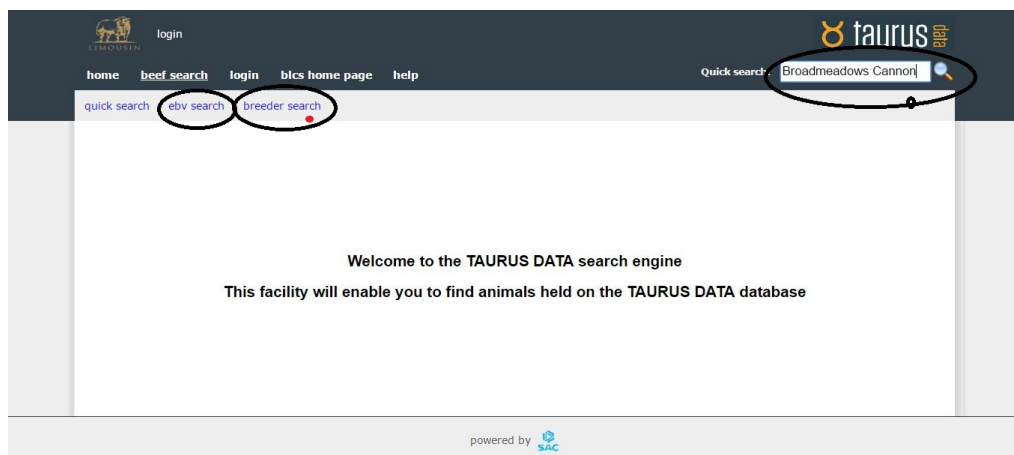

LIMOUSIN PERFORMANCE RECORDING

Where to Find EBVs and Indexes

EBVs are available from a number of sources:

- From the breeder/owner
- Sale Catalogues (the EBVs for all performance recorded animals are published in catalogues and in pens at all sales under the auspices of BLCS)

- By clicking  on the home page of the BLCS web site (www.limousin.co.uk). This will take you direct to the 'TAURUS DATA Online Search' and allow you to view EBVs and pedigrees of animals found by name, ear number, or by breeder. It will also find animals that meet your EBV and Index criteria.