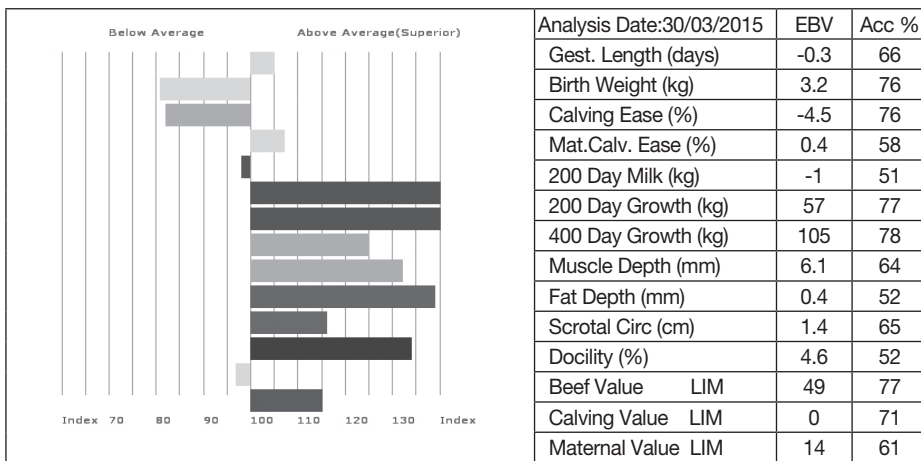

MESSRS GW HOLLING & SONS

GREENWELL DONY

Born 21/03/2008

NK08-011

UK 105572/600400

Bred by Mr & Mrs J T Nattress, Greenwell Farm, Lanchester,
Durham, DH7 0ST
Natural Calf

Sire gs. NEUF
24-24-484-782 22-97-004-114
VAGABOND

ggs. CASSIS 40-88-028-055
ggd. JUNGLE 22-94-004-270

gd. NICHE
24-97-015-162

ggs. IDEM 87-73-016-040
ggd. ACTRICE 24-85-015-440

Dam gs. TANIN
NK05-018 19-31-629-088
GREENWELL AMY

ggs. PRINCE 19-30-558-686
ggd. NORVEGE 19-97-017-794

gd. GREENWELL NORMA
NK97-011

ggs. IGOLO 87-93-004-822
ggd. GREENWELL FEVORN NKF-102

Adjusted Weights (kg)	100	200	300	400	500	Scanned	
		175	318	489	662	803	NO