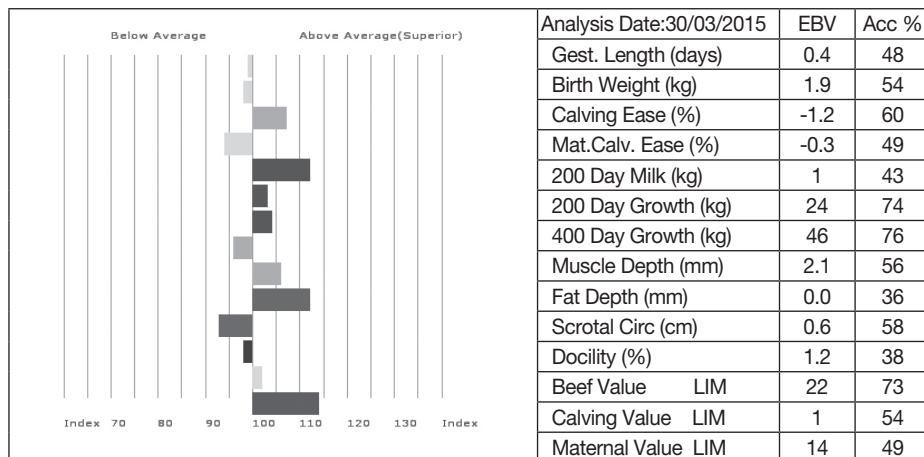

MESSRS GW HOLLING & SONS

69 COACHHOUSE FENELLA

Born 13/03/2010

HLX10-035

UK 141994/201182

Bred by Messrs. Heald, Home Farm, Grove, Retford,

Nottinghamshire, DN22 0RJ

Natural Calf

Sire gs. GOLDIES NECHO

ggs. JACK 19-94-015-619

HLX06-021 GS97-209

ggd. GOLDIES JEWEL GS94-027

COACHHOUSE BINGO

gd. LUMBYLAW NOTAGAIN

ggs. LUMBYLAW HANDSOME OA92-108

OA97-866

ggd. LUMBYLAW GRATEFUL OAG-166

Dam gs. HALTCLIFFE PICASSO

ggs. GREENWELL MAJOR NK96-017

HLX03-039 RP99-040

ggd. HALTCLIFFE GALAXY RPG-021

COACHHOUSE UBERRY

gd. COACHHOUSE RASPBERRY

ggs. RUFFLAND ERNIE HAJE-019

HLX00-004

ggd. STOCKDALES ILENE SDC93-008

Adjusted Weights (kg)	100	200	300	400	500	Scanned
	149	261	0	490	0	NO

Calving Record

1	27/02/2013	F - Sold off Farm
2	25/03/2014	M - Not registered
3	29/03/2015	M - At Foot

Service Details Ran with **Annadale Excalaber MUX09-002** from 13/04/2015
PD prior to sale

Her Bull calf at foot:

TWILYTE LOTTO

Born 29/03/2015

HLO15-1926

UK 162440/601926

Sire PENNYNS DONNY (WEE08-254)

Coachhouse Fenella's 2013 heifer was sold privately off farm.