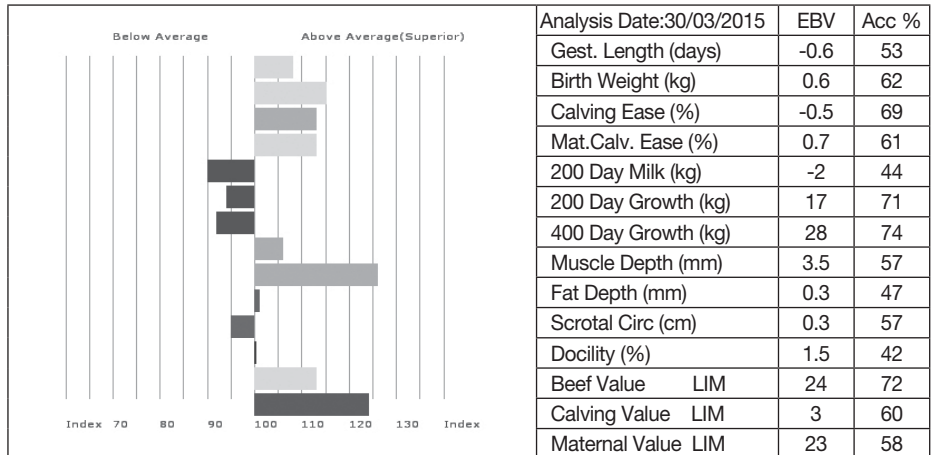

ggd. PALOMA 87-79-002-758

Adjusted Weights (kg)	100	200	300	400	500	Scanned
		0	0	455	615	748

MESSRS GW HOLLING & SONS

JENCRALODGE SUPASONIC

Born 21/08/2001

SJM01-056

UK 166423/400020

Bred by Mr M.J. Smith, Manor Lodge Farm, Cocknage Road,