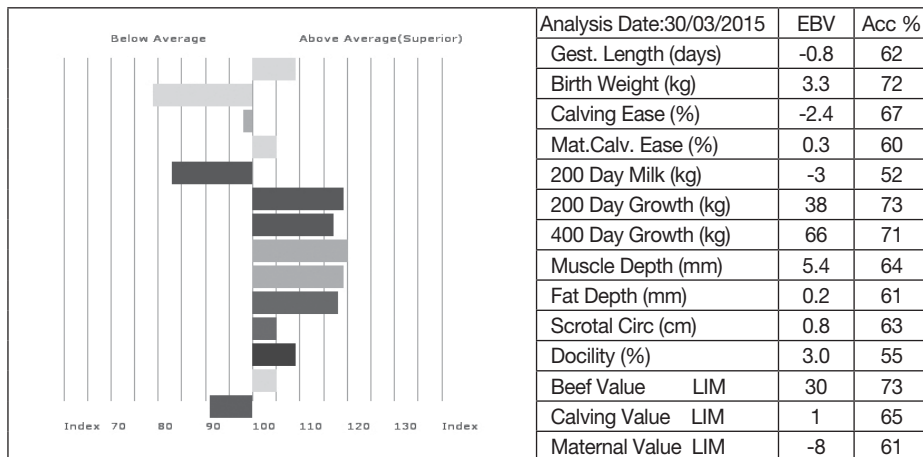

MESSRS GW HOLLING & SONS

30 SCORBORO CELESTE

Born 12/05/2007

BEA07-288

UK 142543/500288

Bred by Messrs J C G Bloom, Decoy Farm, Scarborough, Driffield,
East Yorkshire, YO25 9BB
Natural Calf

Sire gs. DAUPHIN
BAM01-020 19-88-004-715

ggs. ROMEO 87-80-005-214
ggd. OMBRETTE 19-78-003-500

ALDWYCK SIROCCO
gd. ALDWYCK FRANCIS
BAMF-043

ggs. TALENT 23-82-004-036
ggd. ALDWYCK CAROLINE BAMC-015

Dam gs. GENIAL
BEA01-070 87-91-002-491

ggs. VAURIEN 23-84-004-516
ggd. BALINE 87-86-005-219

SCORBORO SEVILLE
gd. SCORBORO MARMALADE
BEA96-791

ggs. NORMANDE FORTRESS CAXF-014
ggd. SCORBORO HONEY BEA92-008

Adjusted Weights (kg)	100	200	300	400	500	Scanned	
		164	273	401	0	0	NO

Calving Record	1	20/04/2010	M - Sold	5	20/03/2014	F - Lot 182
	2	19/04/2011	F - Lot 91	6	02/03/2015	F - At Foot
	3	13/05/2012	F - Lot 111	7	02/03/2015	F - At Foot
	4	12/04/2013	M - Sold			

Service Details Ran with **Annadale Excalaber MUX09-002** from 13/04/2015
PD prior to sale

Her Heifer twin calves at foot:

TWILYTE LULU
Born 02/03/2015 HLO15-1913 UK 162440/701913
Sire ANNADALE EXCALABER (MUX09-002)

TWILYTE LOLA
Born 02/03/2015 HLO15-1914 UK 162440/101914
Sire ANNADALE EXCALABER (MUX09-002)

Scorboro Celeste was purchased from Newark Market in April 2008. All her heifers have been retained in the herd. She sells with twin heifers at foot.