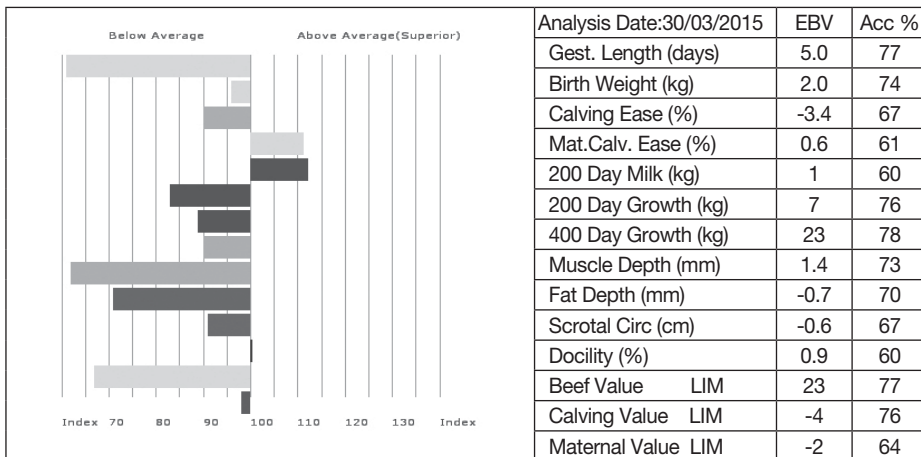

gd. ROUGHLEY ELEGANT
 SBCE-019

ggs. TALENT 23-82-004-036
 ggd. UPLANDS VICTORIA HLV-184

Adjusted Weights (kg)	100	200	300	400	500	Scanned
		167	295	399	478	582

Calving Record	1	19/02/2008	F - Sold	5	06/04/2012	F - Lot 146
	2	01/02/2009	M - Sold	6	27/03/2013	F - Sold
	3	11/04/2010	M - Sold	7	13/02/2014	F - Sold
	4	24/03/2011	M - Sold	8	08/01/2015	M - At Foot