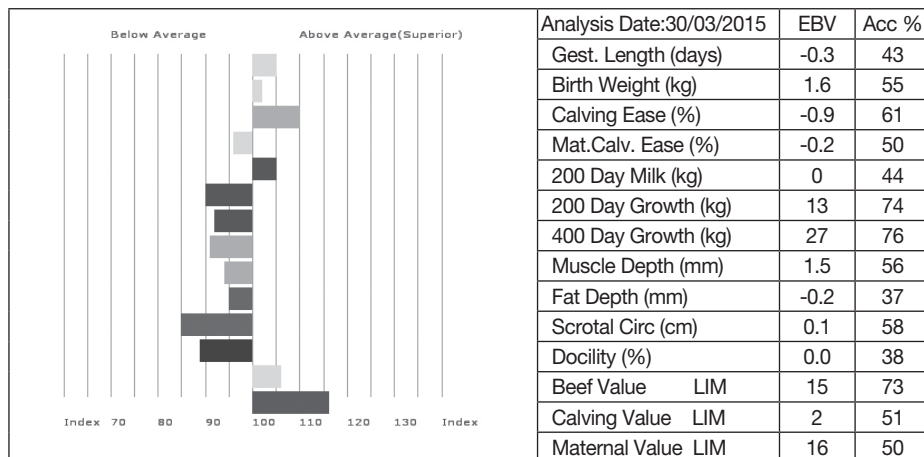

MESSRS GW HOLLING & SONS

68 COACHHOUSE FABULOUS

Born 08/03/2010

HLX10-030

UK 141994/401177

Bred by Messrs. Heald, Home Farm, Grove, Retford,

Nottinghamshire, DN22 0RJ

Natural Calf

Sire gs. GOLDIES NECHO

ggs. JACK 19-94-015-619

HLX06-021 GS97-209

ggd. GOLDIES JEWEL GS94-027

COACHHOUSE BINGO

gd. LUMBYLAW NOTAGAIN

ggs. LUMBYLAW HANDSOME OA92-108

OA97-866

ggd. LUMBYLAW GRATEFUL OAG-166

Dam gs. HALTCLIFFE PICASSO

ggs. GREENWELL MAJOR NK96-017

HLX03-022 RP99-040

ggd. HALTCLIFFE GALAXY RPG-021

COACHHOUSE UPTIME

gd. LUMBYLAW ONTIME

ggs. HALTCLIFFE HERCULES RP92-009

OA98-1202

ggd. LUMBYLAW MICHELLE OA96-502

Adjusted Weights (kg)	100	200	300	400	500	Scanned
	148	253	0	466	0	NO

Calving Record

1	15/04/2013	M - Sold
2	26/03/2014	F - Lot 186
3	10/03/2015	F - At Foot

Service Details Ran with **Annadale Excalaber MUX09-002** from 13/04/2015
Seen served 15/04/2015
PD prior to sale

Her Heifer calf at foot:

TWILYTE LAYLA

Born 10/03/2015

HLO15-1916

UK 162440/301916

Sire PENNYNS DONNY (WEE08-254)

Coachhouse Fabulous' calf at foot is a lovely calf with great potential.