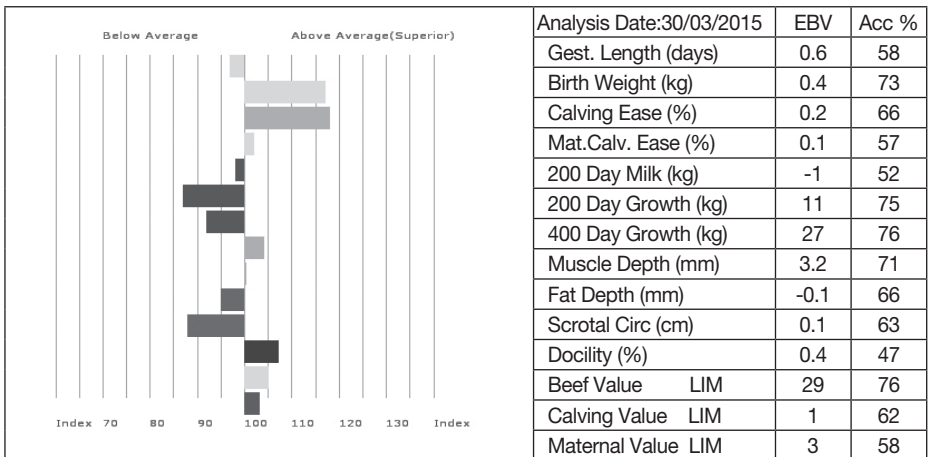

MESSRS GW HOLLING & SONS

6 IRONSTONE VELCRO

Born 04/05/2004

SDS04-032

UK 283142/600402

Bred by Smiths of Bloxham Farms Ltd, Newlands Farm, Milton Road,
Bloxham, Banbury, OX15 4HE

Natural Calf

Sire gs. GABARIT
BLX96-006 72-91-110-535

ggs. AS DE PIC 35-85-010-777
ggd. UTOPIE 72-83-110-074

MISCOMBE MARCOPOLO
gd. GRANGE FILIGREE
SADF-573

ggs. VICIEUX 19-84-009-923
ggd. GRANGE VICTORY SADV-190

Dam gs. TUDOR DIPLOMAT
MGJ94-003 WAXD-007

ggs. GRAHAMS VENGEANCE GVV-012
ggd. TARANDOLE 87-82-002-630

WHEATLEY JENNIE
gd. WHEATLEY FROLIC
MGJF-002

ggs. OAKLEY POLITICIAN PJP-028
ggd. MAYFAIR TOPIC CABT-003

Adjusted Weights (kg)	100	200	300	400	500	Scanned
	137	261	367	465	564	YES

Calving Record	1	18/03/2007	F - Sold	5	21/07/2011	F - Lot 94
	2	17/04/2008	F - Lot 39	6	01/07/2012	M - Sold
	3	11/05/2009	M - Sold	7	02/06/2013	F - Lot 158
	4	10/05/2010	M - Sold	8	10/06/2014	M - Died

Service Details Ran with **Manorhouse Geronimo WFX11-006** 25/06/2014 – 30/08/2014
And **Pennys Donny WEE08-254** 30/08/2014 – 04/11/2014
PD in calf, due to calve 29/05/2015
Calf will need DNA test to verify sire