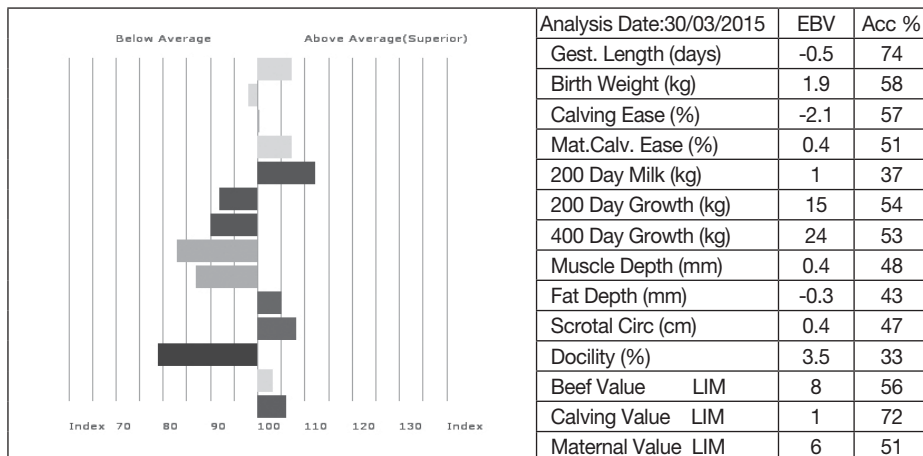

MESSRS GW HOLLING & SONS

8 FENROSE VENUS

Born 01/09/2004

EAM04-260

UK 220033/300090

Bred by Mr. & Mrs. T.F. & R Evans, New Farm, Sutton Road,
Haddenham, Ely, CB6 3PS
Natural Calf

Sire gs. MYNACH MICHEL
GDF01-035 GDF96-026
MYNACH SCOTT

ggs. IVROGNE 12-93-111-647
ggd. JULIA 23-94-011-917

gd. MYNACH ODESSA
GDF98-034

ggs. MYNACH IGOR GDF93-015
ggd. MYNACH IVY GDF93-006

Dam gs. FENROSE JASPAR
EAM00-183 EAM94-023
FENROSE RIGOUREUSE

ggs. FERRY 19-90-003-045
ggd. FENROSE GYPSY EAMG-020

gd. FENROSE GAYLE
EAMG-024

ggs. TALENT 23-82-004-036
ggd. FENROSE DAISY EAMD-010

Adjusted Weights (kg)	100	200	300	400	500	Scanned	
		0	0	0	0	467	NO

Calving Record	1	19/11/2007	F - Sold	5	24/10/2011	F - Lot 98
	2	10/10/2008	M - Sold	6	29/10/2012	M - Sold
	3	02/10/2009	F - Lot 55	7	02/01/2014	F - Lot 171
	4	16/09/2010	M - Sold	8	16/12/2014	F - At Foot

Service Details Ran with **Netherhall Chancer KCI07-034** from 13/02/2015
PD prior to sale

Her Heifer calf at foot:

TWILYTE JANEY

Born 16/12/2014

HLO14-1885

UK 162440/701885

Sire COACHHOUSE BINGO (HLX06-021)

Fenrose Venus is a very docile cow with a clean young heifer calf. She has three lovely daughters in the sale.