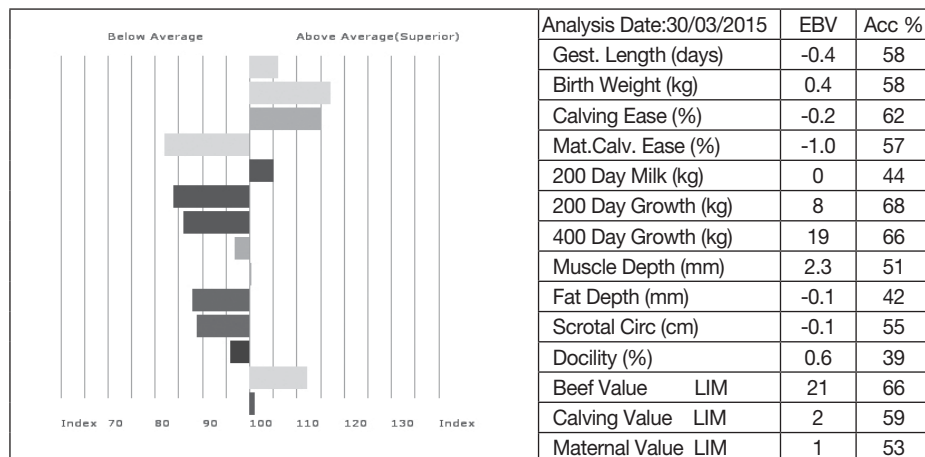

MESSRS GW HOLLING & SONS

15 BECK AUDREY

Born 16/05/2005

HGV05-012

UK 180867/200143

Bred by Mr W J Hickson, Knarrside Farm, Skipton Old Road, Colne,
Lancashire, BB8 7EW
Natural Calf

Sire

HGV00-002

BECK REGENT

gs. BROADMEADOWS CANNON
CAVC-031

ggs. BROADMEADOWS VIP CAVV-024-FOT
ggd. BROADMEADOWS AINSI CAVA-003

gd. BECK IDA
HGV93-001

ggs. BERRICHON 36-86-006-844
ggd. ABLETTE 19-85-004-802

Dam

HGV00-012

BECK RUTH

gs. BEDELL MAURICE
BNM-022

ggs. HAMECON 87-72-001-588
ggd. GERTRUDE 23-71-125-577

gd. ABLETTE
19-85-004-802

ggs. SAPHIR 87-81-014-010
ggd. TAVERNE 19-82-010-136

Adjusted Weights (kg)	100	200	300	400	500	Scanned	
		0	245	0	0	0	NO

Calving Record

1	24/04/2008	F - Sold	6	12/12/2012	M - Sold
2	06/05/2009	F - Sold	7	26/12/2013	F - Lot 170
3	21/04/2010	M - Sold	8	29/11/2014	F - At Foot
4	10/03/2011	F - Lot 87	9	29/11/2014	F - At Foot
5	27/01/2012	F - Lot 103			

Service Details

Ran with **Confluence Greta OBI11-315** from 17/04/2015
PD prior to sale, seen served 20/04/2015

Her Heifer twin calves at foot:

TWILYTE JELLYBEAN

Born 29/11/2014

HLO14-1880

UK 162440/301880

Sire MANORHOUSE GERONIMO (WFX11-006)

TWILYTE JELLYBABY

Born 29/11/2014

HLO14-1881

UK 162440/301881

Sire MANORHOUSE GERONIMO (WFX11-006)