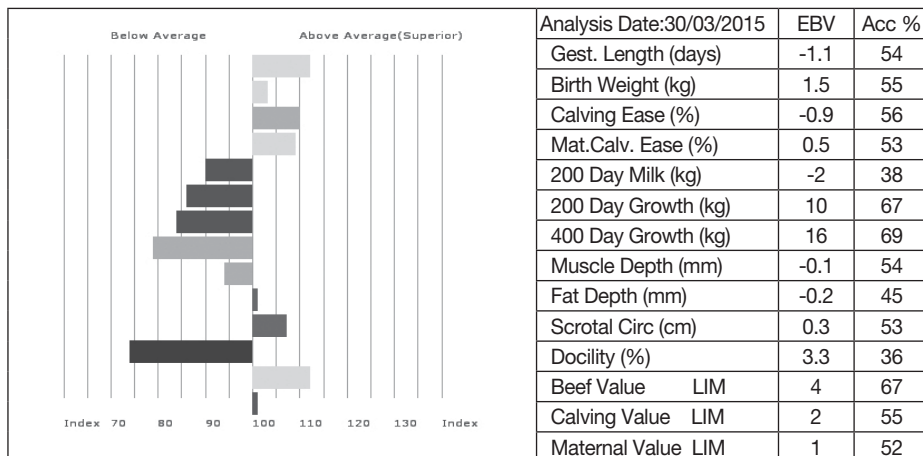

gd. LOWABBEY HANNABEL

ggs. UPLANDS DEXTER HLD-434

HBC92-008

ggd. LOWABBEY ANNABELLE HBCA-005

Adjusted Weights (kg)	100	200	300	400	500	Scanned
		0	0	0	381	0

Calving Record	1	22/04/2008	M - Sold	5	01/04/2013	F - Sold
	2	14/04/2009	F - Sold	6	10/03/2014	F - Sold
	3	04/04/2010	M - Sold	7	18/03/2015	M - At Foot
	4	11/03/2012	F - Sold			