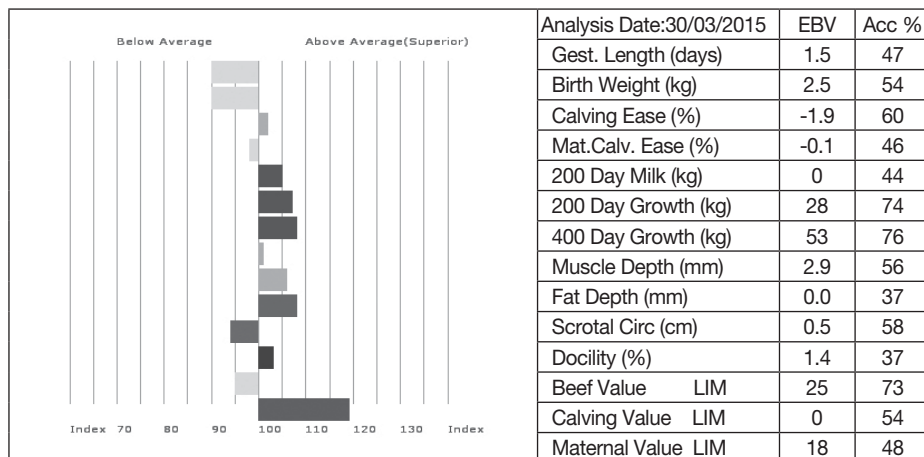

MESSRS GW HOLLING & SONS

63 COACHHOUSE FIONA

Born 25/02/2010

HLX10-013

UK 141994/401156

Bred by Messrs. Heald, Home Farm, Grove, Retford,
Nottinghamshire, DN22 0RJ
Natural Calf

Sire gs. GOLDIES NECHO

ggs. JACK 19-94-015-619

HLX06-021 GS97-209

ggd. GOLDIES JEWEL GS94-027

COACHHOUSE BINGO

gd. LUMBYLAW NOTAGAIN
OA97-866

ggs. LUMBYLAW HANDSOME OA92-108
ggd. LUMBYLAW GRATEFUL OAG-166

Dam gs. HALTCLIFFE PICASSO

ggs. GREENWELL MAJOR NK96-017

HLX04-014 RP99-040

ggd. HALTCLIFFE GALAXY RPG-021

COACHHOUSE VALLETTA

gd. LUMBYLAW JILT
OA94-019

ggs. ULUBERLU 35-83-040-587

ggd. LUMBYLAW FLAUNT OAF-091

Adjusted Weights (kg)	100	200	300	400	500	Scanned
	155	266	386	501	0	NO

Calving Record	1	31/12/2012	M - Sold
	2	06/02/2014	M - Sold
	3	27/01/2015	F - At Foot

Service Details Ran with **Netherhall Chancer KCI07-034** from 25/03/2015
PD prior to sale

Her Heifer calf at foot:

TWILYTE LUCY

Born 27/01/2015

HLO15-1904

UK 162440/501904

Sire MANORHOUSE GERONIMO (WFX11-006)

Coachhouse Fiona was purchased privately from the Coachhouse herd as a heifer with potential and she delivered tenfold. She has become a great cow. She produces quality every time. Like her mother, **Twilyte Lucy** has a great character and has become a favourite, even at her tender age.