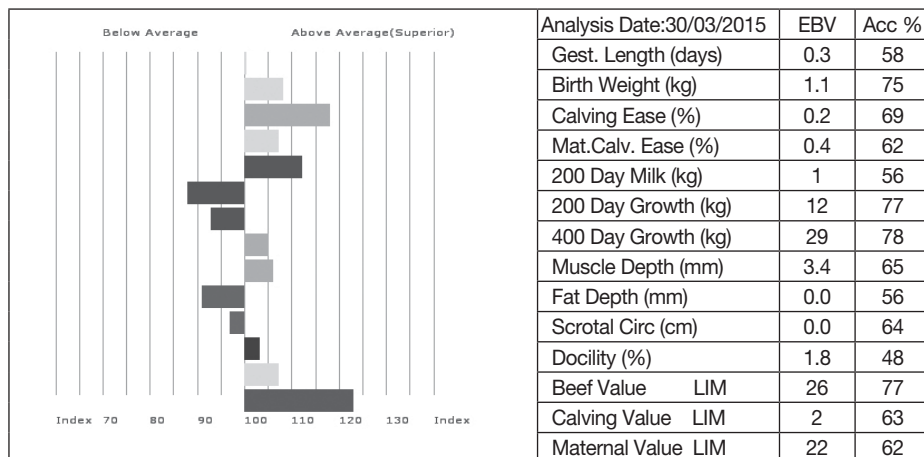

MESSRS GW HOLLING & SONS

3 IRONSTONE USHERETTE

Born 21/04/2003

SDS03-031

UK 283142/500310

Bred by Smiths of Bloxham Farms Ltd, Newlands Farm, Milton Road,
Bloxham, Banbury, OX15 4HE
Natural Calf

Sire gs. GABARIT
BLX96-006 72-91-110-535
MISCOMBE MARCOPOLO

gd. GRANGE FILIGREE
SADF-573

ggs. AS DE PIC 35-85-010-777
ggd. UTOPIE 72-83-110-074

ggs. VICIEUX 19-84-009-923
ggd. GRANGE VICTORY SADV-190

Dam gs. HEUREUX
SAD97-149 87-92-009-978
GRANGE NEFERTITI

gd. GRANGE GRAVINA
SADG-630

ggs. ELEGANT 87-89-003-995
ggd. CORINE 87-87-006-945

ggs. GRANGE ADONIS SADA-249-FOT
ggd. JUDDMONTE ALEXANDRA AAJA-083

Adjusted Weights (kg)	100	200	300	400	500	Scanned
	142	275	366	447	551	NO

Calving Record	1	04/01/2005	F - Sold	7	15/01/2011	M - Sold
	2	18/01/2006	F - Sold	8	06/03/2012	M - Sold
	3	08/02/2007	M - Sold	9	26/02/2013	F - Sold privately off farm
	4	24/01/2008	M - Sold	10	03/02/2014	F - Lot 177
	5	14/02/2009	F - Lot 47	11	04/01/2015	M - At Foot
	6	27/01/2010	M - Sold			

Service Details Ran with **Netherhall Chancer KCI07-034** from 13/02/2015
PD in calf, due to calve 06/12/23015

Her Bull calf at foot:

TWILYTE LINDEN

Born 04/01/2015

HLO15-1897

UK 162440/501897

Sire MANORHOUSE GERONIMO (WFX11-006)