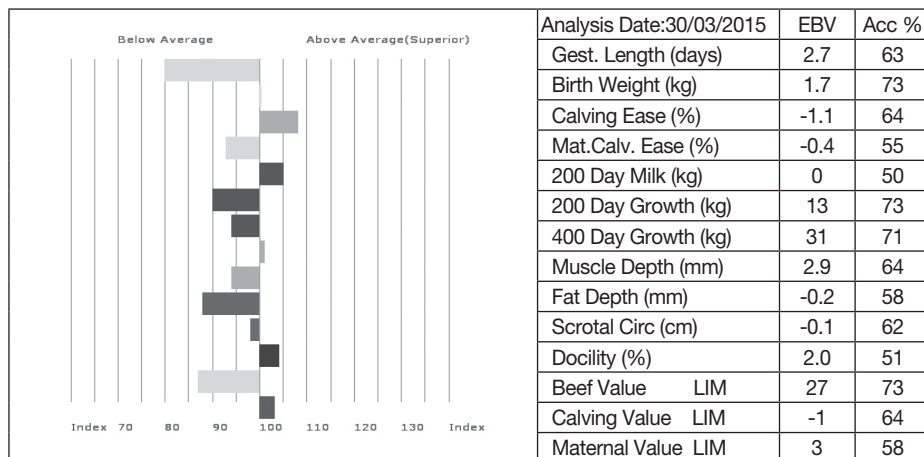

MESSRS GW HOLLING & SONS

28 SCORBORO CAYENNE

Born 03/04/2007

BEA07-283

UK 142543/700283

Bred by Messrs J C G Bloom, Decoy Farm, Scarborough, Driffield,
East Yorkshire, YO25 9BB
Natural Calf

Sire gs. HALTCLIFFE PICASSO
HLX01-033 RP99-040

ggs. GREENWELL MAJOR NK96-017
ggd. HALTCLIFFE GALAXY RPG-021

COACHHOUSE SUPREME

gd. WYRESIDE OCTAVIA
PDG98-080

ggs. RONICK HAWK DY92-026
ggd. FIELDHOUSE HANNAH DE92-002

Dam gs. GENEREUX
BEA99-932 19-91-009-241

ggs. ULEX 23-83-055-260
ggd. TOURTERELLE 19-82-000-018

SCORBORO PEPPER

gd. SCORBORO MARMALADE
BEA96-791

ggs. NORMANDE FORTRESS CAXF-014
ggd. SCORBORO HONEY BEA92-008

Adjusted Weights (kg)	100	200	300	400	500	Scanned	
		161	260	364	0	0	NO

Calving Record	1	12/05/2010	M - Sold	4	22/10/2013	F - Lot 164
	2	18/05/2011	M - Sold	5	12/09/2014	M - At Foot
	3	08/11/2012	F - Sold			

Service Details Ran with **Manorhouse Geronimo WFX11-006** 07/10/2014 – 02/12/2014
PD in calf, due to calve 04/08/2015

Her Bull calf at foot:

TWILYTE JOHNNY

Born 12/09/2014

HLO14-1833

UK 162440/401833

Sire MANORHOUSE GERONIMO (WFX11-006)

Scorboro Cayenne is another **Scorboro** addition with an excellent calving average.