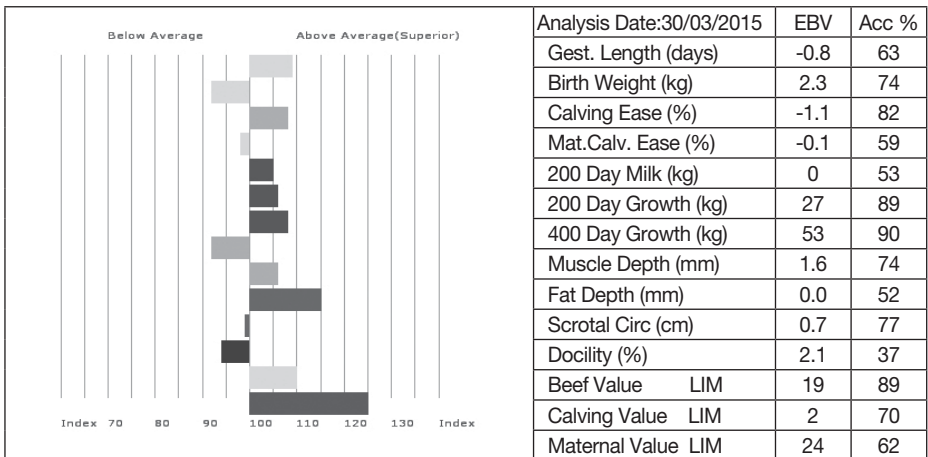

MESSRS GW HOLLING & SONS

COACHHOUSE BINGO

Born 15/03/2006

HLX06-021

UK 141994/200762

Bred by Messrs. Heald, Home Farm, Grove, Retford,
Nottinghamshire, DN22 0RJ

Natural Calf

Sire gs. JACK
GS97-209 19-94-015-619

ggs. GAUCHO 87-91-006-386
ggd. BOUCLETTE 19-86-000-316

GOLDIES NECHO
gd. GOLDIES JEWEL
GS94-027

ggs. EPATANT 36-89-001-125
ggd. GOLDIES EVASION GSE-036

Dam gs. LUMBYLAW HANDSOME
OA97-866 OA92-108

ggs. RAKE TERENCE JKT-020
ggd. LUMBYLAW THEA OAT-102

LUMBYLAW NOTAGAIN
gd. LUMBYLAW GRATEFUL
OAG-166

ggs. CHAMPION 87-87-013-260
ggd. LUMBYLAW ECLAIR OAE-028

Adjusted Weights (kg)	100	200	300	400	500	Scanned
	178	324	0	663	0	NO