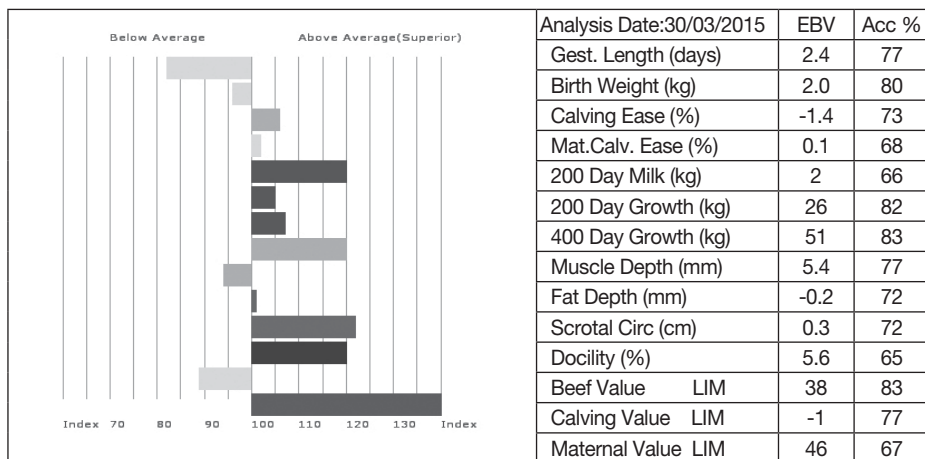

gd. SCORBORO RECIPE
BEA00-010

ggs. RONICK ICEMAN DY93-018-FOT
ggd. SCORBORO MARMALADE BEA96-791

Adjusted Weights (kg)	100	200	300	400	500	Scanned
		146	256	370	477	588

Calving Record	1	25/02/2007	F - Lot 27	5	19/03/2011	M - Sold
	2	01/04/2008	M - Sold	6	14/03/2012	M - Sold
	3	06/04/2009	F - Sold	7	16/06/2013	M - Sold
	4	25/03/2010	F - Sold	8	06/06/2014	F - Lot 192