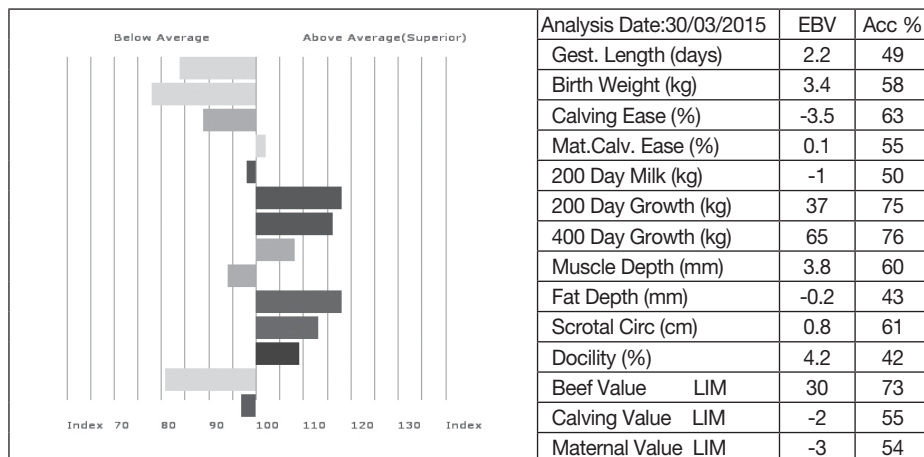

ggs. GOLDIES NECHO GS97-209

ggd. HALTCLIFFE NEAT RP97-058

Adjusted Weights (kg)	100	200	300	400	500	Scanned
	155	282	399	522	0	NO

Calving Record

1	16/01/2013	M - Sold
2	08/01/2014	F - Lot 174
3	26/12/2014	F - At Foot