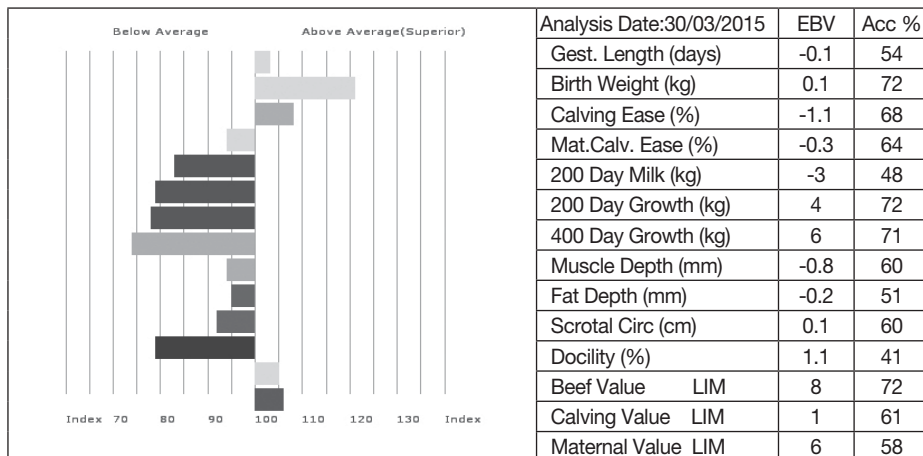

MESSRS GW HOLLING & SONS

4 FIELDSON VANESSA

Born 26/01/2004

FCE04-286

UK 140653/300286

Bred by Messrs J W & M C Fieldson, Poplar Farm, Corringham,
Gainsborough, Lincolnshire, DN21 5QL
Natural Calf

Sire gs. WHEATSHEAF LAIRD
HCG00-009 SFP95-003

ggs. BROADMEADOWS CANNON CAVC-031
ggd. WHEATSHEAF IMOGEN SFP93-001

MERESIDE RUFUS

gd. MERESIDE MARINKA
HCG96-150

ggs. IMPRUDENT 19-93-008-820
ggd. MERESIDE HOLLY HCG92-310

Dam gs. CARTHORPE LOTUS
FCE01-092 RX95-307-FOT

ggs. BROADMEADOWS CANNON CAVC-031
ggd. PAMITA 87-79-002-030

FIELDSON SABRINA

gd. FIELDSON OXTAIL
FCE98-334

ggs. GREENWELL MIKE NK96-019
ggd. FIELDSON MARTINI FCE96-061

Adjusted Weights (kg)	100	200	300	400	500	Scanned	
		119	251	0	0	0	NO

Calving Record	1	30/09/2006	F - Sold	6	19/10/2011	F - Lot 97
	2	11/10/2007	F - Lot 32	7	02/09/2012	F - Sold
	3	15/09/2008	M - Sold	8	29/07/2013	M - Sold
	4	12/11/2009	M - Sold	9	24/11/2014	M - At Foot
	5	06/11/2010	M - Sold			

Service Details Ran with **Confluence Greta OBI11-315** from 17/04/2015
PD prior to sale

Her Bull calf at foot:

TWILYTE JUGGLER

Born 24/11/2014

HLO14-1876

UK 162440/501876

Sire ANNADALE EXCALABER (MUX09-002)