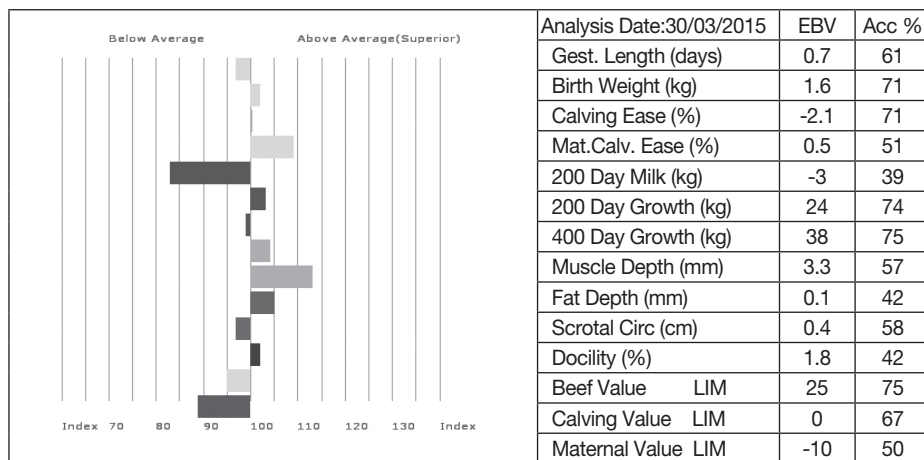

MESSRS GW HOLLING & SONS

205 CONFLUENCE GRETA

Born 16/04/2011

OBI11-315

UK 143127/500315

Bred by Mr A & G Ogg, College Farm, Back Street, Alkborough,
Scunthorpe, Lincolnshire, DN15 9JN
Natural Calf

Sire gs. VAGABOND

ggs. NEUF 22-97-004-114

NK07-036 24-24-484-782

ggd. NICHE 24-97-015-162

GREENWELL CHARTOPPER

gd. URSULINE
29-20-552-635

ggs. MAS DU CLO 23-96-032-213
ggd. NOUMEA 29-97-047-694

Dam gs. PLAISANT
OBI06-057 19-30-086-919

ggs. LAUREL 19-95-008-139
ggd. NATTE 19-97-006-224

CONFLUENCE BLY

gd. COCKLESHELL SPORTY
PB01-005

ggs. WOODHOUSE MAGIC BDX96-029
ggd. COCKLESHELL MADONNA PB96-014

Adjusted Weights (kg)	100	200	300	400	500	Scanned
	159	281	431	570	727	NO

Confluence Greta was purchased in February 2013 from Carlisle. He has had stick for having a female name but he has proved he is a good stock bull. He was purchased to be used on heifers who have calved with ease. His progeny are showing great potential with good length on his heifers, and shapely frames on his bulls.