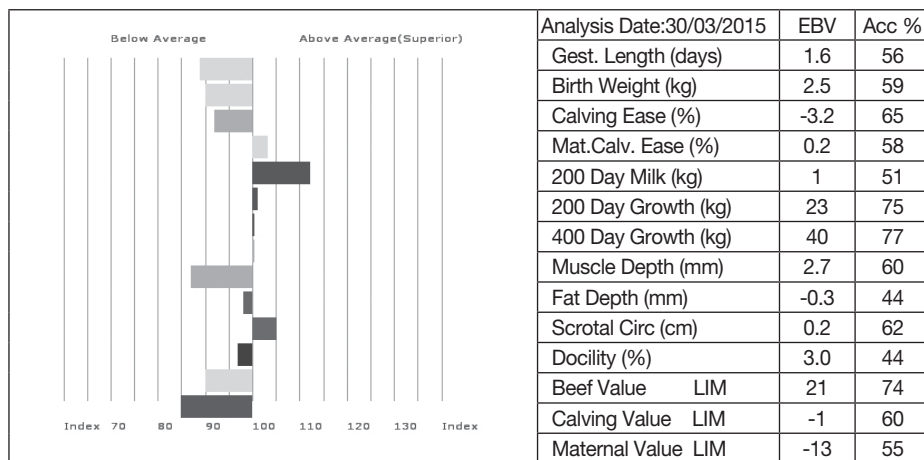

MESSRS GW HOLLING & SONS

67 COACHHOUSE FLAVIA

Born 07/03/2010

HLX10-028

UK 141994/201175

Bred by Messrs . Heald, Home Farm, Grove, Retford,
Nottinghamshire, DN22 0RJ
Natural Calf

Sire gs. OCELOT
JAG03-038 19-98-006-930

ggs. GRIZZLI 36-91-001-264
ggs. GUITARE 19-91-004-098

BAILEA ULSTERMAN
gd. BAILEA OHDEAR
JAG98-073

ggs. BROADMEADOWS CANNON CAVC-031
ggd. BAILEA LASSIE JAG95-033

Dam gs. HALTCLIFFE PICASSO
HLX06-004 RP99-040

ggs. GREENWELL MAJOR NK96-017
ggd. HALTCLIFFE GALAXY RPG-021

COACHHOUSE BEATRIX
gd. COACHHOUSE ROUGE
HLX00-039

ggs. HALTCLIFFE HERCULES RP92-009
ggd. BRACKENBANK OPAL CAN98-077

Adjusted Weights (kg)	100	200	300	400	500	Scanned	
		144	256	0	471	0	NO

Calving Record

1	01/03/2013	F - Sold off Farm
2	06/06/2014	F - Sold
3	12/02/2015	M - At Foot

Service Details Ran with **Pennys Donny WEE08-254 30/08/2014 - 04/11/2014**
PD in calf, due to calve 13/07/2015

Coachhouse Flavia was purchased privately from the Coachhouse herd as a heifer. She has become a big powerful cow whose 2013 daughter has been sold privately off farm.