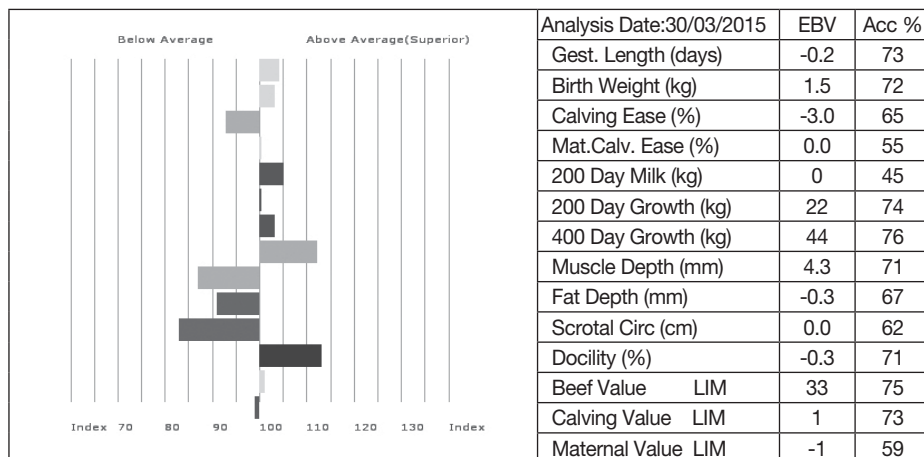

MESSRS GW HOLLING & SONS

34 SCORBORO DOLCE

Born 31/01/2008

BEA08-315

UK 142543/400315

Bred by Messrs J C G Bloom, Decoy Farm, Scarborough, Driffield,

East Yorkshire, YO25 9BB

Got by AI Natural Calf

Sire gs. KILLERTON PADDY

ggs. HORTENSIA 56-92-060-816

GEA02-020 GEA99-008

ggd. LERRYIN ENDIVE MCPE-002

KILLERTON TRAVIS

gd. KILLERTON NARNIA

ggs. GRANGE LOCARNO SAD95-920

GEA97-016

ggd. REDENHAM GEORGINA CEOG-002

Dam gs. RONICK UPSHOT

ggs. BAILEA OLYMPIA JAG98-071

BEA05-216 DY03-545

ggd. RONICK JANITA DY94-071

SCORBORO AMOUR

gd. SCORBORO RADIANT

ggs. PENNYS NIMROD WEE97-028

BEA00-018

ggd. SCORBORO JESS BEA94-018

Adjusted Weights (kg)	100	200	300	400	500	Scanned	
		129	222	305	401	0	YES

Calving Record	1	2	3	4	5
	28/12/2010	25/02/2012	24/04/2013	27/04/2014	24/04/2015
	F - Lot 79	F - Sold	F - Sold	M - Lot 219	F - At Foot

Her Heifer calf at foot:

TWILYTE LADY

Born 24/04/2015

HLO15-1945

UK 162440/401945

Sire COACHHOUSE BINGO (HLX06-021)

Scorboro Dolce is dam to **Twilyte Farina** (Lot 79). Her 2013 heifer was sold privately off farm.