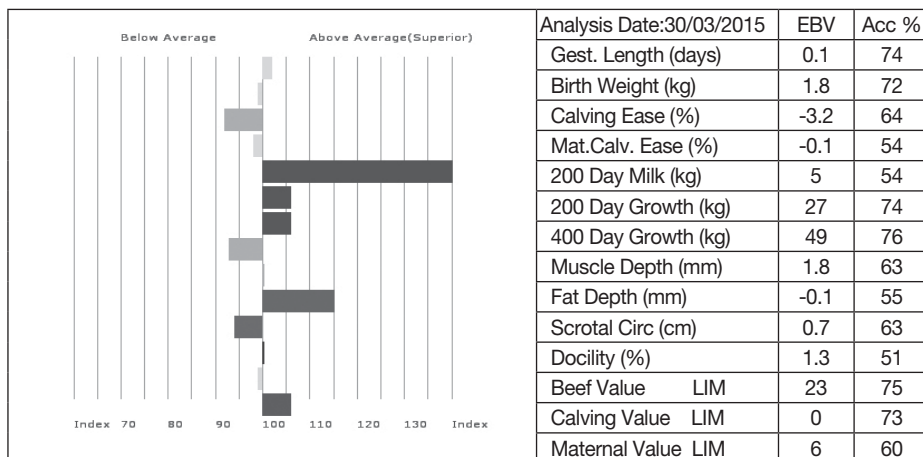

MESSRS GW HOLLING & SONS

12 TOMSCHOICE AURA

Born 09/01/2005

CJL05-580

UK 124148/500080

Bred by Messrs J M & S P Cooper, Hill Top Farm, Lane Foot Road,

Dacre, North Yorkshire, HG3 4AF

Got by AI Natural Calf

Sire gs. IGOLO
NK96-012 87-93-004-822

ggs. GIGOLO 87-91-003-401
ggs. VICTOIRE 87-84-000-648

GREENWELL MANAGER

gd. GREENWELL CHEVORN
NKC-055

ggs. BEDELL MAURICE BNM-022
ggs. BATTLEAXE. OPAL CFO-024

Dam gs. SAUNDERS LOGO
CJL02-235 WFAQ95-004

ggs. DAIM 19-88-005-833
ggs. FAIRYWATER IRIS EAB93-118

TOMSCHOICE TREACLE

gd. REDSTONE MEADOW
HID96-017

ggs. RONICK GAINS DYG-010
ggs. FIELDFARE EASTERPARADE BFHE-040

Adjusted Weights (kg)	100	200	300	400	500	Scanned	
		166	307	422	507	577	NO

Calving Record	1	17/01/2008	F - Sold	5	26/03/2013	M - Sold
	2	24/04/2009	M - Sold	6	03/04/2014	F - Lot 188
	3	23/04/2010	M - Sold	7	31/03/2015	M - At Foot
	4	22/04/2011	F - Sold			

Service Details Available at the time of Sale

Her Bull calf at foot:

TWILYTE LEAR

Born 31/03/2015

HLO15-1928

UK 162440/101928

Sire PENNYNS DONNY (WEE08-254)