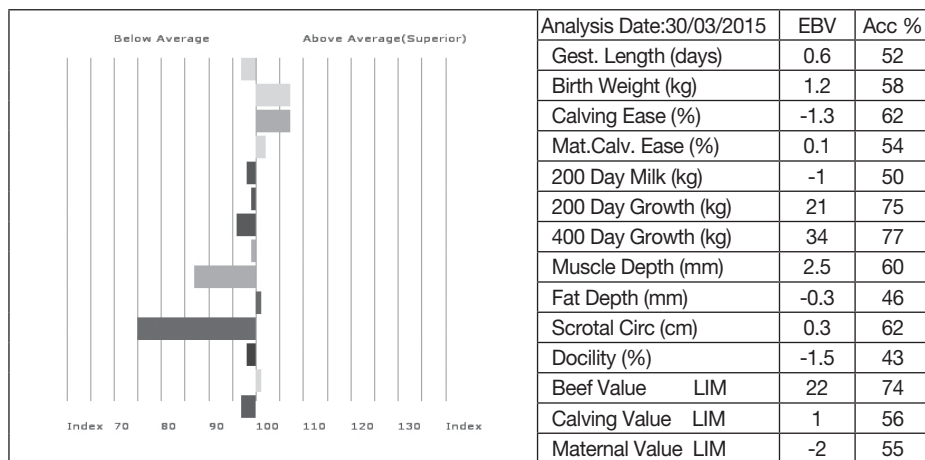

MESSRS GW HOLLING & SONS

72 COACHHOUSE FALLINGSTAR

Born 22/03/2010

HLX10-050

UK 141994/401198

Bred by Messrs. Heald, Home Farm, Grove, Retford,

Nottinghamshire, DN22 0RJ

Natural Calf

Sire gs. SYMPA
HLX05-021 48-01-006-969

ggs. OCTOPUS 87-10-671-030
ggd. OPERETTE 48-98-133-040

COACHHOUSE AMOS

gd. COACHHOUSE TINSEL
HLX02-037

ggs. HALTCLIFFE PICASSO RP99-040
ggd. LUMBYLAW PEACEHAVEN OA99-1461

Dam gs. HALTCLIFFE PICASSO
HLX04-018 RP99-040

ggs. GREENWELL MAJOR NK96-017
ggd. HALTCLIFFE GALAXY RPG-021

COACHHOUSE VENUS

gd. STOCKDALES JULLIET
SDC94-015

ggs. MIDDLEDALE EXCELSIOR BDDE-015-FOT
ggd. STOCKDALES GREBE SDCG-009

Adjusted Weights (kg)	100	200	300	400	500	Scanned
	149	281	0	479	0	NO

Calving Record

1	05/04/2013	F - Sold off Farm
2	26/05/2014	M - Lot 222

Service Details Ran with **Manorhouse Geronimo WFX11-006** 09/12/2014 - 06/02/2015
PD in calf, due to calve 09/10/2015