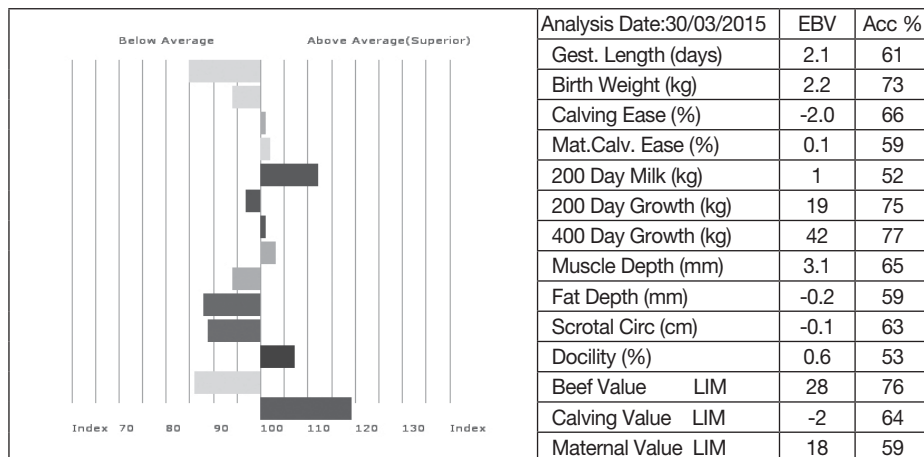

MESSRS GW HOLLING & SONS

23 SCORBORO BEBE

Born 08/12/2006

BEA06-269

UK 142543/700269

Bred by Messrs J C G Bloom, Decoy Farm, Scarborough, Driffield,
East Yorkshire, YO25 9BB
Natural Calf

Sire gs. HALTCLIFFE PICASSO
HLX01-033 RP99-040
COACHHOUSE SUPREME

gd. WYRESIDE OCTAVIA
PDG98-080

ggs. GREENWELL MAJOR NK96-017
ggd. HALTCLIFFE GALAXY RPG-021

ggs. RONICK HAWK DY92-026
ggd. FIELDHOUSE HANNAH DE92-002

Dam gs. RONICK ICEMAN
BEA97-837 DY93-018-FOT
SCORBORO NAOMI

gd. SCORBORO IVY
BEA93-013

ggs. TARVIS 19-82-001-611
ggd. BROADMEADOWS AINSI CAVA-003

ggs. NORMANDE FORTRESS CAXF-014
ggd. ROUGHLEY DAISY SBCE-027

Adjusted Weights (kg)	100	200	300	400	500	Scanned	
		160	273	374	481	0	NO

Calving Record	1	11/12/2009	F - Sold	4	30/03/2013	F - Sold
	2	29/05/2011	F - Died (Damaged Leg)	5	06/03/2014	M - Lot 210
	3	21/04/2012	M - Sold	6	19/03/2015	M - At Foot

Service Details Ran with **Annadale Excalaber MUX09-002** from 13/04/2015
PD prior to sale

Her Bull calf at foot:

TWILYTE LUKE

Born 19/03/2015

HLO15-1923

UK 162440/301923

Sire ANNADALE EXCALABER (MUX09-002)

Scorboro Bebe was purchased from Newark Market in January 2008, another purchase from the Scorboro herd. Her 2013 heifer was sold privately off farm. She sells with a young clean bull.