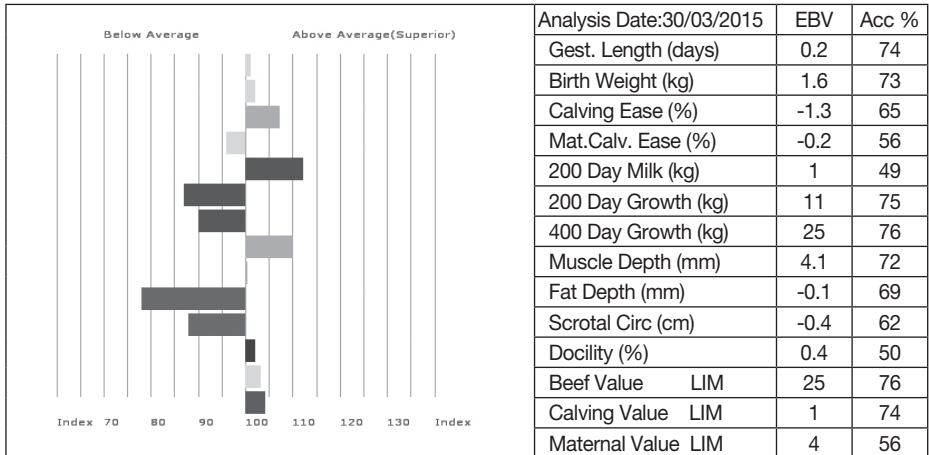

MESSRS GW HOLLING & SONS

33 SCORBORO CRAIL

Born 18/12/2007

BEA07-314

UK 142543/300314

Bred by Messrs J C G Bloom, Decoy Farm, Scarborough, Driffield,
East Yorkshire, Y025 9BB
Natural Calf

Sire gs. HALTCLIFFE PICASSO
HLX01-033 RP99-040

ggs. GREENWELL MAJOR NK96-017
ggd. HALTCLIFFE GALAXY RPG-021

COACHHOUSE SUPREME

gd. WYRESIDE OCTAVIA
PDG98-080

ggs. RONICK HAWK DY92-026
ggd. FIELDHOUSE HANNAH DE92-002

Dam gs. ESPOIR
BEA99-929 87-89-003-720

ggs. BILL 87-86-007-209
ggd. AQUILA 87-85-005-279

SCORBORO PORTREE

gd. SCORBORO IONA
BEA93-008

ggs. NORMANDE FORTRESS CAXF-014
ggd. OPPOSITION 87-78-003-104

Adjusted Weights (kg)	100	200	300	400	500	Scanned	
		152	260	360	447	0	YES

Calving Record	1	27/06/2011	M - Sold
	2	01/07/2012	F - Lot 147
	3	05/07/2013	F - Lot 159
	4	19/06/2014	M - Lot 225

Service Details Ran with **Annadale Excalaber MUX09-002** 28/07/2014 - 07/10/2014
PD in calf, due to calve 30/05/2015