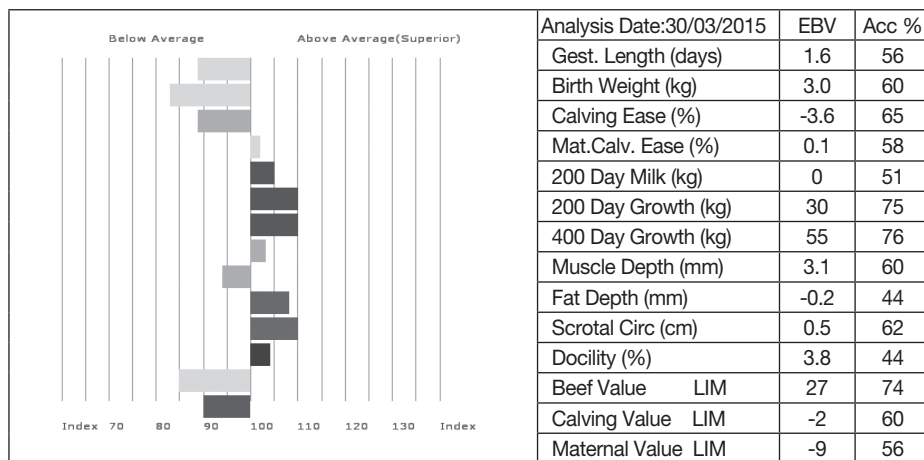

ggs. GREENWELL MAJOR NK96-017
ggd. HALTCLIFFE GALAXY RPG-021

COACHHOUSE VISCOUNTESS
gd. NORMANDE NAOMI
CAX97-041

ggs. FILIP 02-90-150-010
ggd. NORMANDE IOLANDE CAX93-040

Adjusted Weights (kg)	100	200	300	400	500	Scanned
		158	276	0	528	0