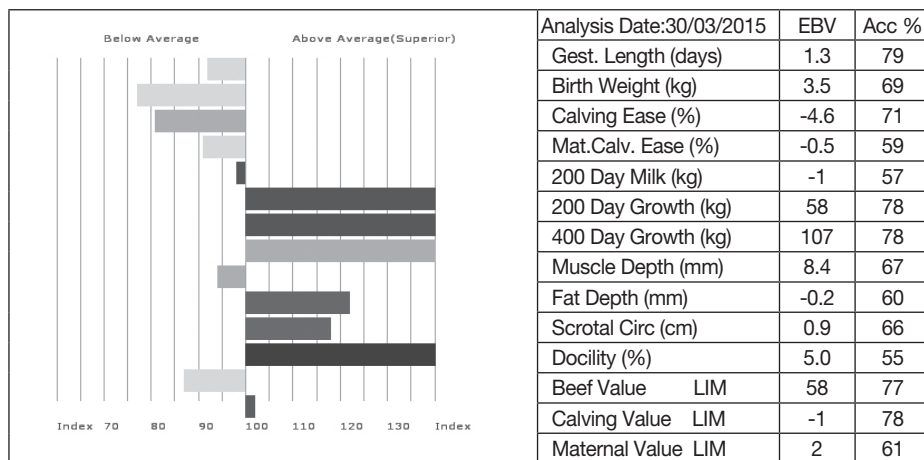

ggs. WHITELUMS LOUIS IT95-002
 ggd. ROUGHLEY HARMONY SBC92-020

Adjusted Weights (kg)	100	200	300	400	500	Scanned
	261	479	646	836	1030	NO

MESSRS GW HOLLING & SONS

TWILYTE IRONMASTER

Born 16/06/2013

Natural Calf