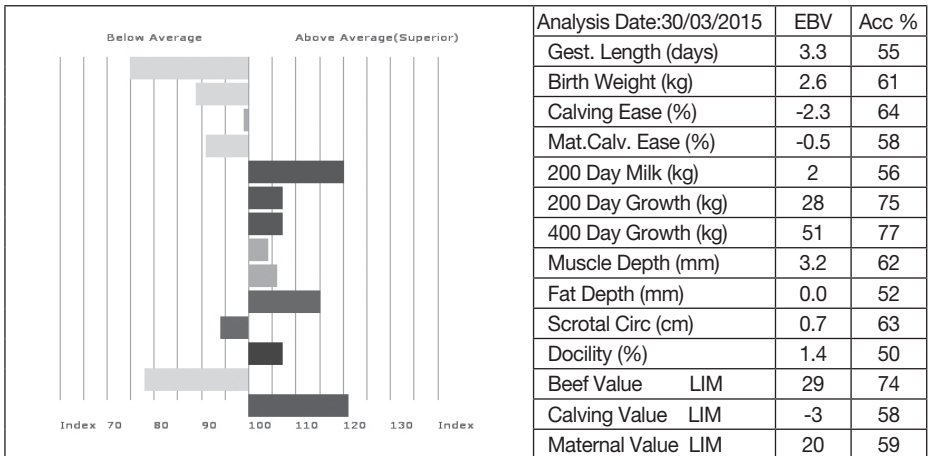

MESSRS GW HOLLING & SONS

COACHHOUSE BARRISTER

Born 22/10/2006

HLX06-078

UK 141994/600822

Bred by Messrs. Heald, Home Farm, Grove, Retford,

Nottinghamshire, DN22 0RJ

Natural Calf

Sire gs. GREENWELL MAJOR

ggs. IGOLO 87-93-004-822

RP99-040 NK96-017

ggd. GREENWELL FIONA NKF-106

HALTCLIFFE PICASSO

gd. HALTCLIFFE GALAXY
RPG-021

ggs. BROADMEADOWS CANNON CAVC-031

ggd. HALTCLIFFE DULCIE RPD-024

Dam gs. RUFFLAND ERNIE

ggs. HALTCLIFFE BARON RPB-023

HLX00-020 HAJE-019

ggd. PAYSE 23-79-052-137

COACHHOUSE ROULETTE

gd. LUMBYLAW NADETTA
OA97-759

ggs. LUMBYLAW HANDSOME OA92-108

ggd. LUMBYLAW DIME OAD-097

Adjusted Weights (kg)	100	200	300	400	500	Scanned	
		150	274	445	617	0	NO