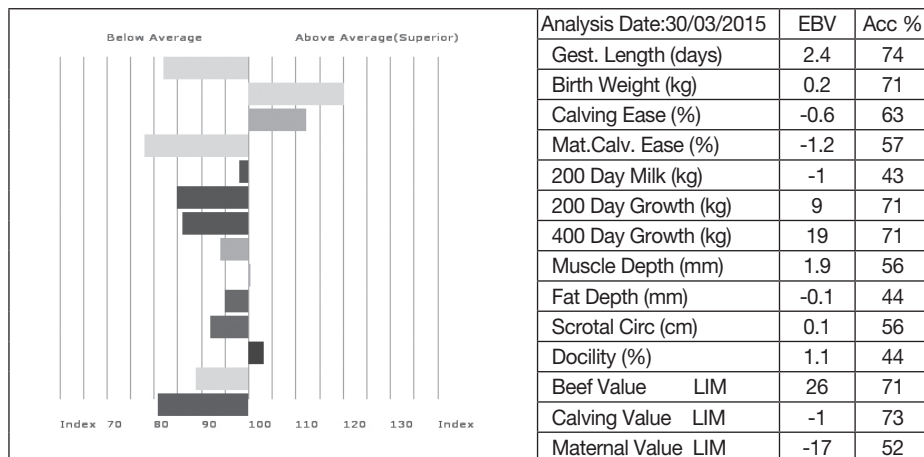

ggd. HODGRO IPOMOEIA NAC93-005

Adjusted Weights (kg)	100	200	300	400	500	Scanned
		132	237	329	370	410

Calving Record	1	01/07/2007	F - Sold	5	02/05/2011	F - Sold
	2	21/05/2008	F - Sold	6	04/06/2012	M - Sold
	3	17/05/2009	M - Sold	7	29/07/2013	F - Lot 160
	4	25/05/2010	F - Sold	8	17/09/2014	M - At Foot