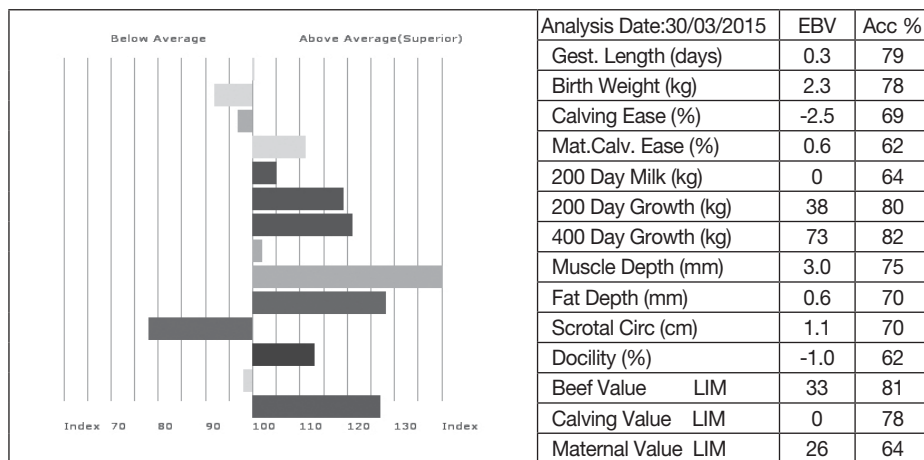

ggs. NORMANDE JUDGE CAX94-037

BEA02-100 BEA98-900

ggd. ROUGHLEY ELLABELL SBCE-015

SCORBORO TOSHIBA

gd. SCORBORO REGAL
BEA00-012

ggs. RONICK ICEMAN DY93-018-FOT
ggd. SCORBORO EMPRESS BEAE-002

Adjusted Weights (kg)	100	200	300	400	500	Scanned
		160	272	397	506	0