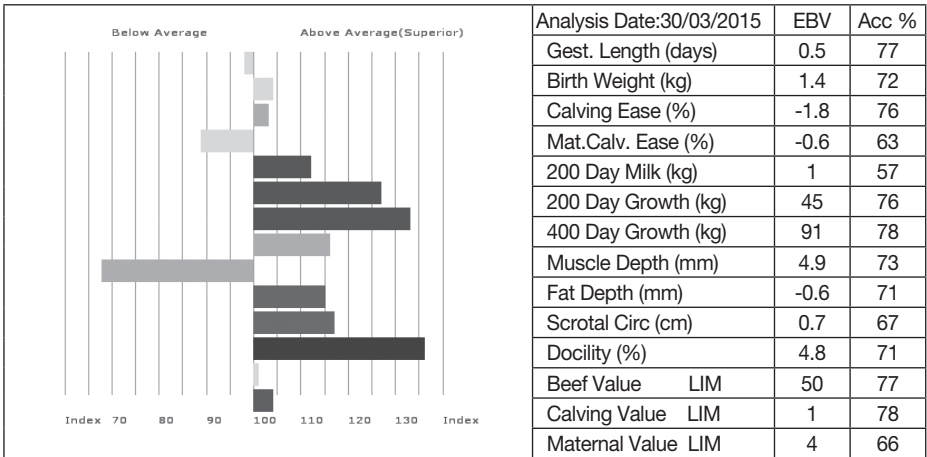

PEDIGREE LIMOUSIN STOCK BULLS

202 NETHERHALL CHANCER

Born 15/11/2007

KCI07-034

UK 103719/301255

Bred by Nether Hall Farm Ltd, Nether Hall, Mansergh, Cumbria, LA6 2EW

Got by AI Natural Calf

Sire gs. JACOT
36-15-030-964 36-94-005-555
ROCKY

ggs. DAUPHIN 19-88-004-715
ggd. VIOLETTE 36-84-701-052

gd. GLOIRE
36-91-002-380

ggs. ELDORADO 36-89-000-419
ggd. BANANE 36-86-886-661

Dam gs. LASSO
JT04-031 22-95-003-786
MONTGOMERY VIXON

ggs. DAUPHIN 19-88-004-715
ggd. FRAMBOISE 23-90-011-845

gd. MONTGOMERY PORTIA
JT99-026

ggs. JINOLA 19-94-006-293
ggd. MONTGOMERY ELUNED JTE-060-FOT

Adjusted Weights (kg)	100	200	300	400	500	Scanned
	202	365	514	680	0	YES

Netherhall Chancer was purchased in October 2014 to put length and frame into our stock. His facts and figures speak for themselves. Unfortunately we will not see how good his progeny could be; he has worked well during his stay with us.