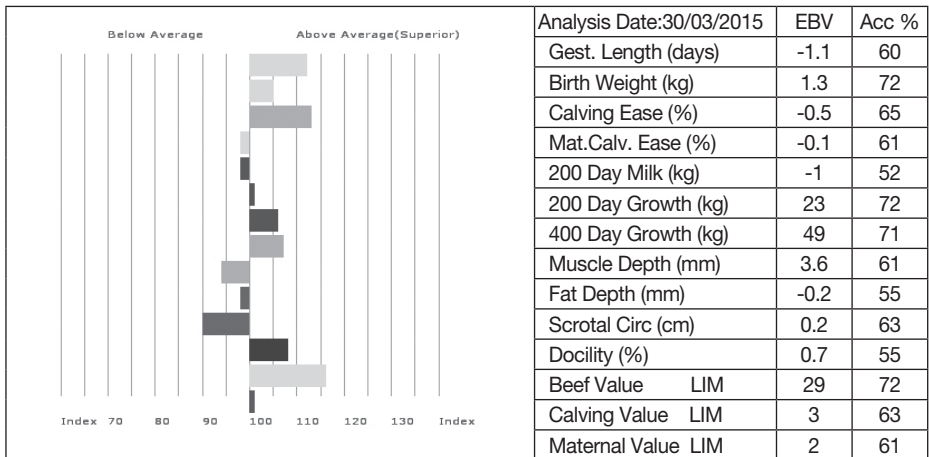

ggs. RAKE TERENCE JKT-020
ggs. HARTSIDE CAREY TWC-257

WILODGE SIMISLA
gd. CLEETON ISLA
CBX93-002

ggs. ALMSCLIFFE ALEXANDER MBSA-004
ggs. CLEETON FELICITY CBXF-002

Adjusted Weights (kg)	100	200	300	400	500	Scanned
	164	281	0	0	0	NO