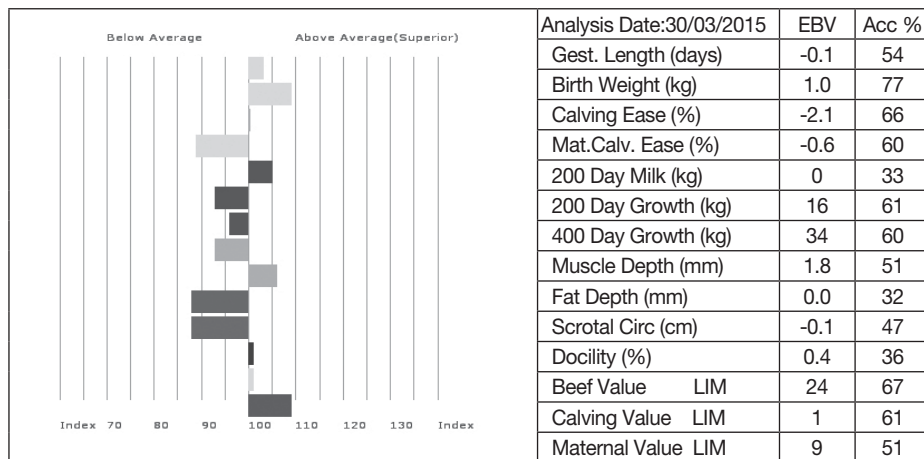

MESSRS GW HOLLING & SONS

18 KATHRAY BEAUTIFUL

Born 03/01/2006

BOF06-005

UK 162925/200225

Bred by Mr & Mrs R K M Bird, The Oaklands, Cropper Top,

Sutton On The Hill, Derbyshire, DE6 5JJ

Natural Calf

Sire gs. CLOUGHHEAD ROYAL

ggs. HEROS 36-92-005-318

VB03-046 HCX00-003

ggd. CLOUGHHEAD FAVOURITE HCXF-031-

FOT

WINNINGTON UPSTANDING

gd. WINNINGTON PIXIE

ggs. NEBULON 87-97-002-265

VB99-039

ggd. WINNINGTON HONESTY VB92-006

Dam gs. LUMBYLAW REGALIA

ggs. FEDNEYHOUSE NELSON ACU97-005

BOF03-017 OA00-089

ggd. LUMBYLAW MARY OA96-599

KATHRAY URANUS

gd. LUMBYLAW INCEPTION

ggs. LUMBYLAW FENCER OAF-041

OA93-190

ggd. LUMBYLAW GAMBLE OAG-011

Adjusted Weights (kg)	100	200	300	400	500	Scanned
	0	0	0	438	517	NO

Calving Record			
1	16/01/2009	F - Sold	
2	06/03/2010	M - Sold	
3	09/03/2011	F - Sold	
4	27/02/2012	F - Sold	
5	07/03/2013	M - Sold	
6	24/03/2014	F - Lot 184	
7	15/04/2015	M - Born Dead	

Service Details Ran with **Annadale Excalaber MUX09-002** from 18/04/2015
PD prior to sale