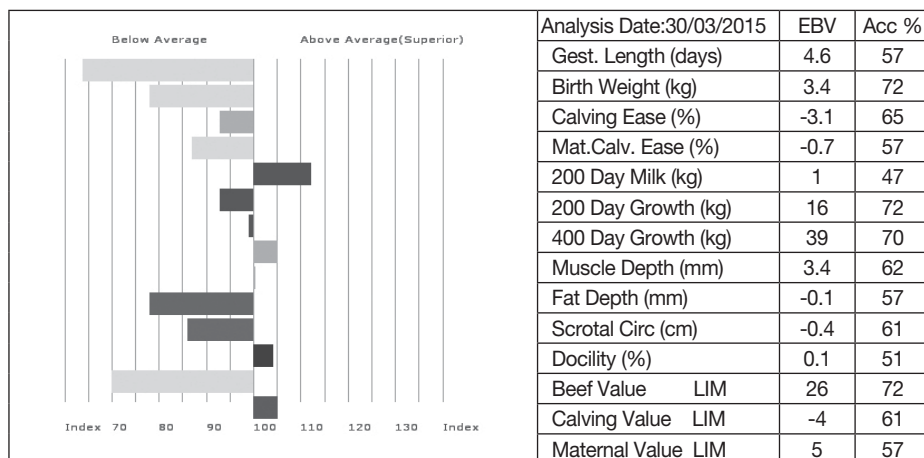

MESSRS GW HOLLING & SONS

31 SCORBORO CORIANDA

Born 25/06/2007

BEA07-295

UK 142543/500295

Bred by Messrs J C G Bloom, Decoy Farm, Scarborough, Drifffield,
East Yorkshire, YO25 9BB
Natural Calf

Sire gs. HALTCLIFFE PICASSO

ggs. GREENWELL MAJOR NK96-017

HLX01-033 RP99-040

ggd. HALTCLIFFE GALAXY RPG-021

COACHHOUSE SUPREME

gd. WYRESIDE OCTAVIA

ggs. RONICK HAWK DY92-026

PDG98-080

ggd. FIELDHOUSE HANNAH DE92-002

Dam gs. ELRICK RAKETEER

ggs. BLELACK LEGEND MNF95-006

BEA03-126 MNU00-029

ggd. CROWNHEAD ELEGANT BBAE-094

SCORBORO ULEX

gd. SCORBORO JAPONICA

ggs. RACHELS EUREKA WTE-252

BEA94-038

ggd. ROUGHLEY DAHLIA SBCD-024

Adjusted Weights (kg)	100	200	300	400	500	Scanned	
		148	222	302	0	0	NO

Calving Record

1	16/10/2010	F - Lot 76	4	11/11/2013	M - Died
2	08/11/2011	M - Sold	5	06/10/2014	F - At Foot
3	07/12/2012	F - Lot 155			

Service Details Ran with **Netherhall Chancer KCI07-034** 16/10/2014 - 06/01/2015
And **Confluence Greta OBI11-315** 06/01/2015 - 25/03/2015
PD in calf, due to calve 14/10/2015
Calf will need DNA test to verify sire

Her Heifer calf at foot:

TWILYTE JOELLA

Born 06/10/2014

HLO14-1854

UK 162440/401854

Sire MANORHOUSE GERONIMO (WFX11-006)

Scorboro Corianda was purchased as a calf at foot in April 2008. She has made a strong docile cow and sells with a nice shapely heifer at foot. Both of her daughters in the sale are a credit to her.