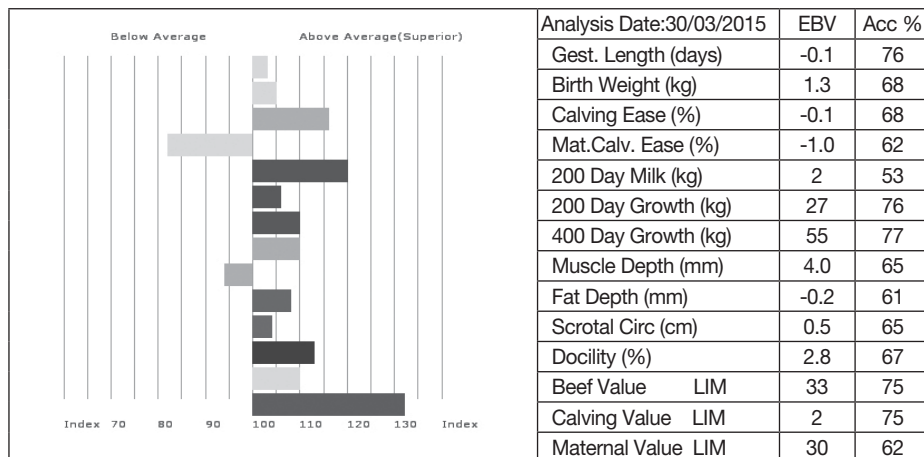

BEA02-077

ggs. IONESCO 36-93-000-206

ggd. SCORBORO RECIPE BEA00-010

Adjusted Weights (kg)	100	200	300	400	500	Scanned
	157	262	377	489	0	NO

Calving Record	1	15/03/2010	M - Sold	4	28/12/2012	F - Lot 156
	2	10/03/2011	M - Sold	5	25/11/2013	F - Lot 167
	3	14/02/2012	F - Sold	6	14/10/2014	M - At Foot