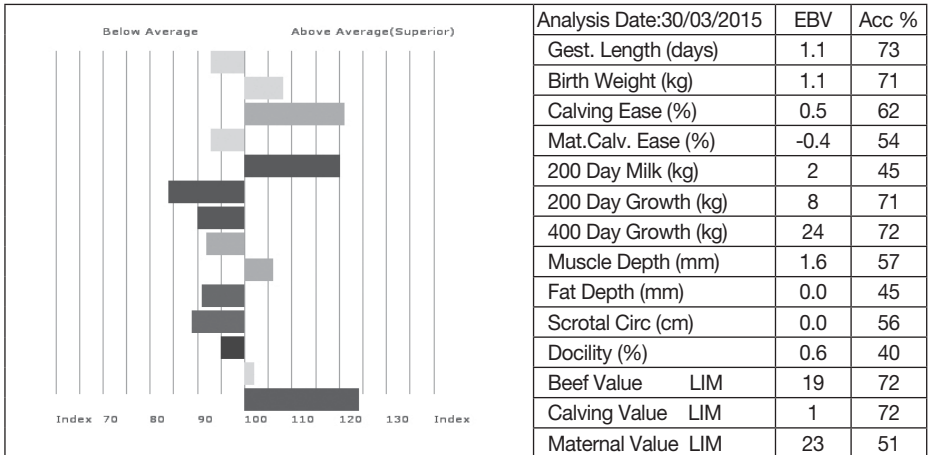

ggd. HODGRO FOXGLOVE NACF-001

Adjusted Weights (kg)	100	200	300	400	500	Scanned
		126	205	307	387	0

Calving Record	1	05/11/2008	F - Sold	5	12/08/2012	M - Sold
	2	12/10/2009	M - Sold	6	05/09/2013	M - Sold
	3	04/10/2010	M - Sold	7	26/09/2014	F - At Foot
	4	19/08/2011	F - Sold			