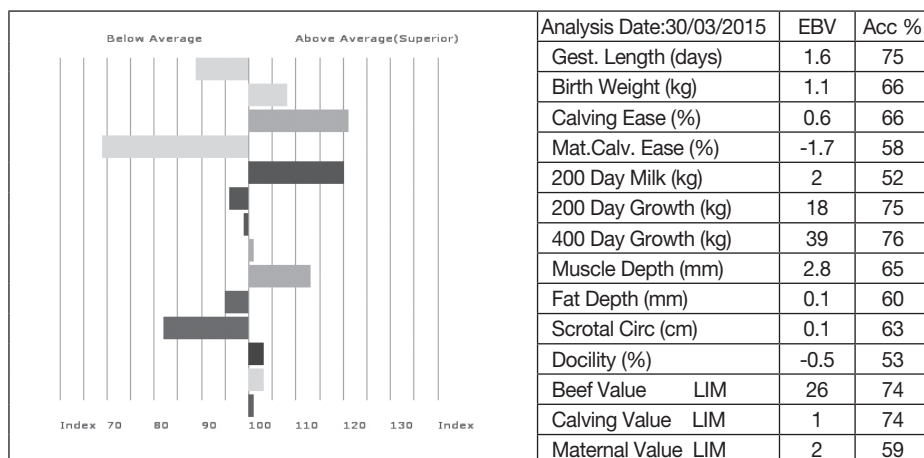

MESSRS GW HOLLING & SONS

22 SCORBORO BISTO

Born 05/11/2006

BEA06-259

UK 142543/400259

Bred by Messrs J C G Bloom, Decoy Farm, Scarborough, Drifffield,

East Yorkshire, Y025 9BB

Got by AI Natural Calf

Sire

GGG02-004

LIMO TANAT

gs. TANAT MOSTYN

EAH96-018

ggs. RONICK HAWK DY92-026

ggd. TANAT JADE EAH94-013

gd. CARMORN ORNA

MCN98-022

ggs. PELLETSTOWN KEN PELK-121

ggd. CARMORN EXCELLENCE MCNE-004

Dam

BEA04-162

SCORBORO VIMTO

gs. MOERO

19-96-002-648

ggs. OURSON 87-78-002-862

ggd. GENTILLE 23-91-053-162

gd. ROUGHLEY ELDERBERRY

SBCE-021

ggs. ROUGHLEY CAPRICORN SBCC-002

ggd. ROUGHLEY TULIP SBCT-006

Adjusted Weights (kg)	100	200	300	400	500	Scanned	
		136	245	362	468	0	NO

Calving Record	1	17/12/2009	F - Died	4	22/03/2013	F - Born Dead
	2	08/02/2011	F - Lot 84	5	27/03/2014	M - Sold Privately
	3	19/04/2012	F - Sold Privately	6	26/03/2015	F - At Foot

Service Details Ran with **Annadale Excalaber MUX09-002** from 13/04/2015
Seen served 29/04/2015

Her Heifer calf at foot:

TWILYTE LEXIE

Born 26/03/2015

HLO15-1925

UK 162440/501925

Sire PENNYNS DONNY (WEE08-254)

Scorboro Bisto was purchased from Newark Market in January 2008. **Bisto's** offspring include **Twilyte Jack** who was sold privately for £3,500. Her 2012 heifer was sold privately off farm and has become a lovely cow for her new owner.

Twilyte Lexie has great potential.