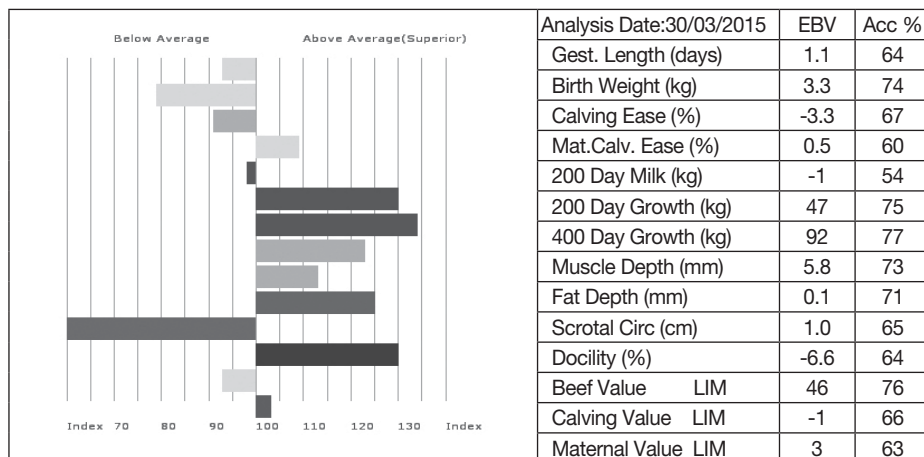

ggs. RACHELS EUREKA WTE-252

BEA98-917 WT92-371

ggd. RACHELS SUZANNE WTS-008

SCORBORO OFTEL

gd. SCORBORO ISOBELLE
BEA93-009

ggs. NORMANDE FORTRESS CAXF-014
ggd. ROUGHLEY ELLABELL SBCE-015

Adjusted Weights (kg)	100	200	300	400	500	Scanned
		175	294	415	534	0