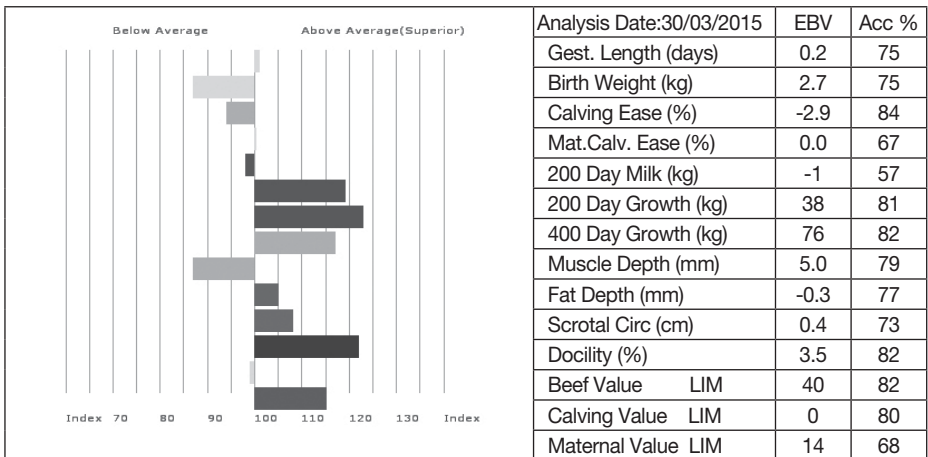

MESSRS GW HOLLING & SONS

PENNYS DONNY

Born 15/11/2008

WEE08-254 UK 142512/500254

Bred by Messrs P & P Walker, Wilfholme Farm, Watton, Drifffield,
East Yorkshire, YO25 9JA

Got by AI Natural Calf

Sire gs. OCTOPUS
48-01-006-969 87-10-671-030
SYMPA

ggs. HARICOT 22-92-003-011
ggd. JUSTINE 87-94-005-984

gd. OPERETTE
48-98-133-040

ggs. GENIAL 87-91-002-491
ggd. LAVANDE 48-15-341-488

Dam gs. RONICK UPSHOT
WEE06-188 DY03-545
PENNYS BRYONY

ggs. BAILEA OLYMPIA JAG98-071
ggd. RONICK JANITA DY94-071

gd. PENNYS SYLVIA
WEE01-029

ggs. PENNYS NIMROD WEE97-028
ggd. PENNYS NATASHA WEE97-032

Adjusted Weights (kg)	100	200	300	400	500	Scanned	
		150	278	395	574	0	YES