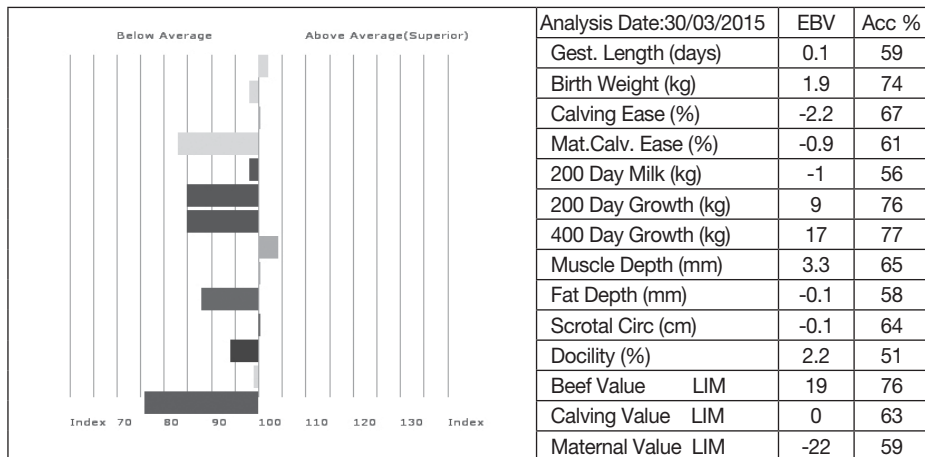

MESSRS GW HOLLING & SONS

10 FIELDSON VIVIAN

Born 26/11/2004

FCE04-338

UK 140653/600338

Bred by Messrs J W & M C Fieldson, Poplar Farm, Corringham,
Gainsborough, Lincolnshire, DN21 5QL
Natural Calf

Sire gs. TUNNELBY MONKEYTRICKS

ggs. RONICK COSMOS DYC-051

HDR99-010 TAP96-001

ggd. TUNNELBY FROLIC TAPF-002

GUNNERFLEET PLUNAS

gd. GUNNERFLEET LUNA
HDR95-003-FOT

ggs. BROADMEADOWS CANNON CAVC-031
ggd. BALLYBURTON UNA KVV-003

Dam gs. CARTHORPE LOTUS

ggs. BROADMEADOWS CANNON CAVC-031

FCE98-331 RX95-307-FOT

ggd. PAMITA 87-79-002-030

FIELDSON OXYGEN

gd. FIELDSON HOLLY
FCE92-010

ggs. RACHELS BORIS WTB-112
ggd. LUSSAC ALTELA CAMA-014

Adjusted Weights (kg)	100	200	300	400	500	Scanned	
		138	250	335	430	511	NO

Calving Record	1	23/08/2008	F - Sold	5	10/09/2012	F - Sold
	2	24/09/2009	F - Lot 54	6	26/11/2013	M - Sold
	3	22/08/2010	F - Sold	7	28/11/2014	M - At Foot
	4	21/09/2011	F - Lot 95			

Service Details Ran with **Netherhall Chancer KCI07-034** from 25/03/2015
PD prior to sale

Her Bull calf at foot:

TWILYTE JEDBURGH

Born 28/11/2014

HLO14-18878

UK 162440/701878

Sire PENNY'S DONNY (WEE08-254)