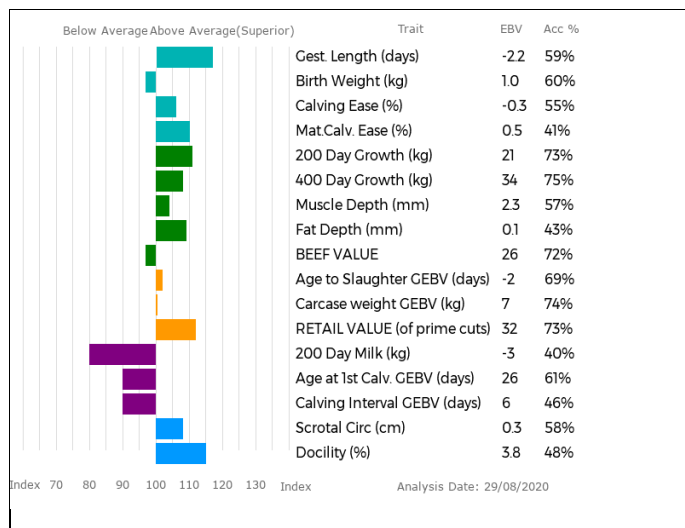

ggs. WILODGE VANTASTIC WEY04-037

**Dam NEALFORD INGRID NAD13-0752**

ggd. HAZELHEAD ANNIE HGL05-007

gd. NEALFORD BARONESS NAD06-658

ggs. GRAHAMS PONCHO GV99-046

ggd. NEALFORD PETTYGIRL NAD99-330

Adjusted Wts(kg)	
100	192
200	341
300	475
400	621
500	0
Scanned	NO

Postbridge is a son Loosebeare Master, he has very easy calving lines. Master won best stock bull with progeny at the South West herd competition 2019.